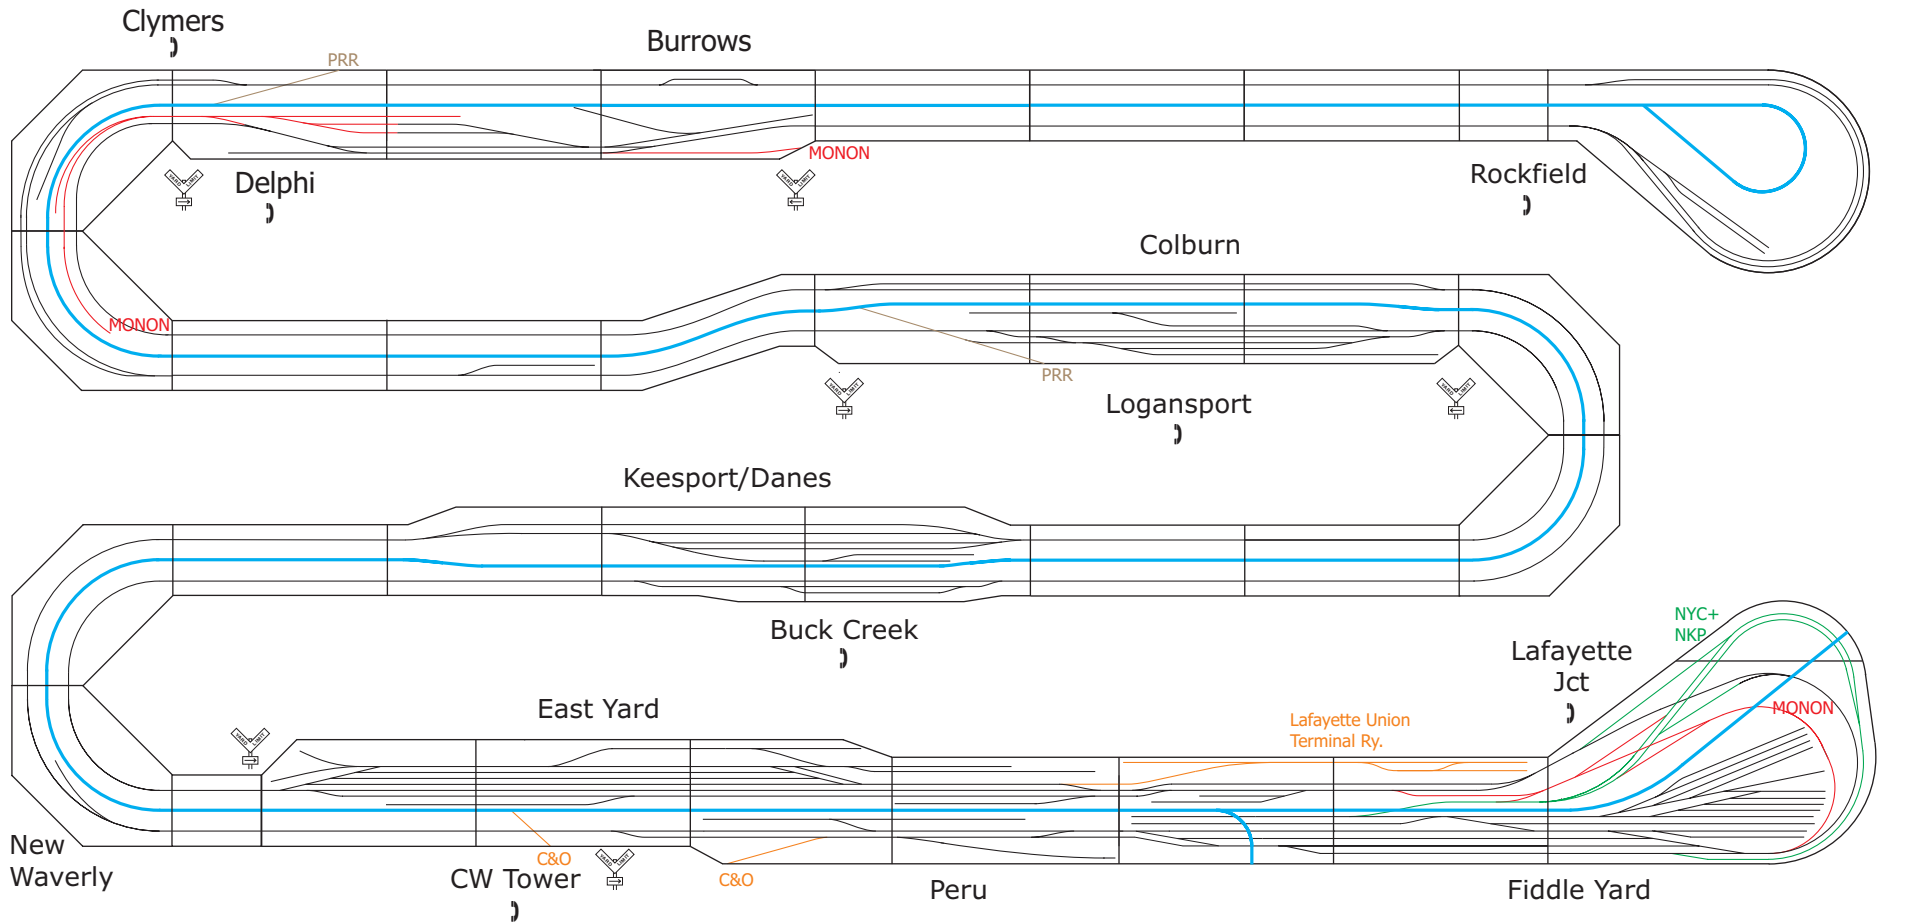

# Operations Road Show 2007

## Trackplan

by John Young, January, 2007

Y - Train Order Station